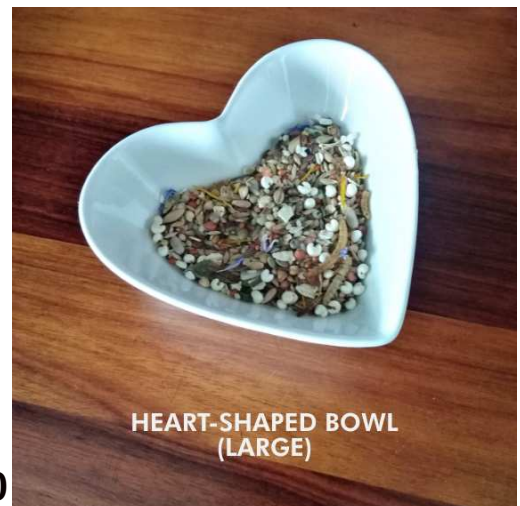

# BOWLS

FLORAL BLUE BOWL (Medium) R30

BLUE BOWL (medium) R30

FANCY BLUE DISH (Medium) R35

R25

FRESH FOOD DISHES (SMALL)

WATER BOWL (Small)

R25

DWARF HAMSTER HIDE  
or  
FOOD BOWL

R45

HEART-SHAPED BOWL (LARGE)

R40