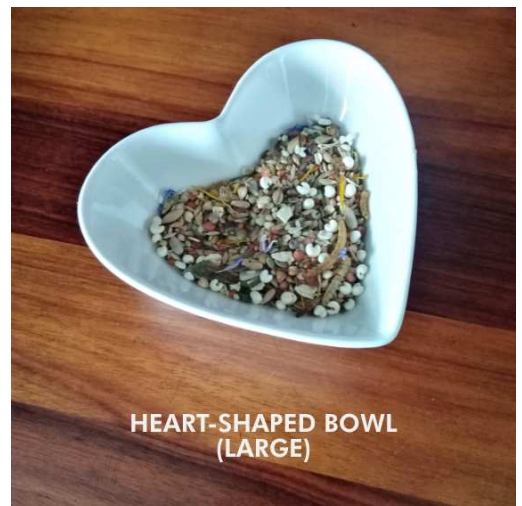

BOWLS

FLORAL BLUE BOWL (Medium) R30

BLUE BOWL (medium) R30

FRESH FOOD DISHES (SMALL)

R25

FANCY BLUE DISH (Medium) R35

DWARF HAMSTER HIDE
or
FOOD BOWL

R45